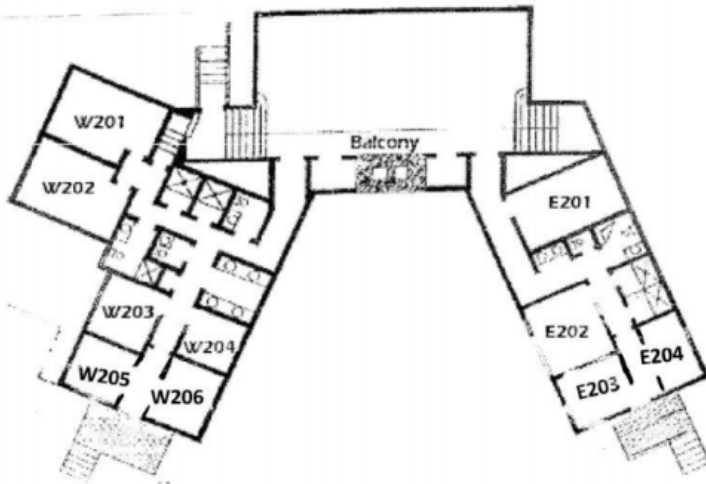

ST. ANDREW'S LODGE ROOM LAYOUT

The Lodge features 12 bedrooms in three sleeping wings. The first floor of the East wing is ADA-accessible.

First Floor

East 1st Floor

- E101** - 1 queen & 1 twin
- E102** - 1 double & 1 twin
- ADA accessible rooms*

Second Floor

East 2nd Floor

- E201** - 3 bunks
- E202** - 1 bunk & 1 twin
- E203** - 1 twin
- E204** - 1 twin

West 2nd Floor

- W201** - 1 bunk & 1 twin
- W202** - 2 bunks
- W203** - 1 bunk & 1 twin
- W204** - 1 twin
- W205** - 1 twin
- W206** - 1 twin