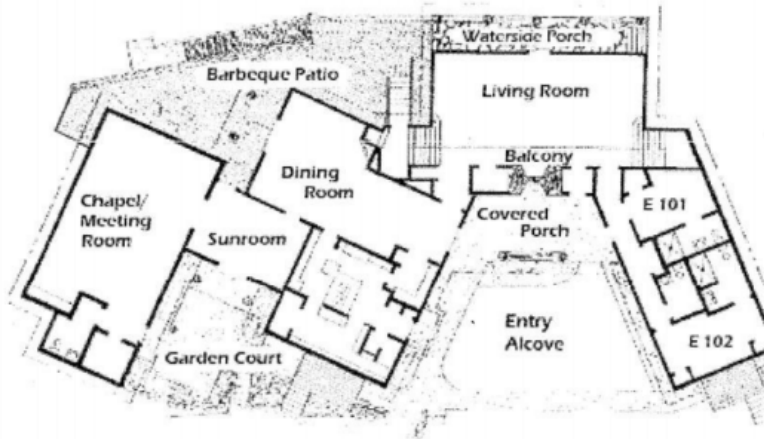

ST. ANDREW'S LODGE ROOM LAYOUT

The Lodge features 12 bedrooms in three sleeping wings. The first floor of the East wing is ADA-accessible.

First Floor

East 1st Floor

- E101** - 1 queen & 1 twin
- E102** - 1 double & 1 twin
- ADA accessible rooms*

Second Floor

East 2nd Floor

- E201** - 3 bunks
- E202** - 1 bunk & 1 twin
- E203** - 1 twin
- E204** - 1 twin

West 2nd Floor

- W201** - 1 bunk & 1 twin
- W202** - 2 bunks
- W203** - 1 bunk & 1 twin
- W204** - 1 twin
- W205** - 1 twin
- W206** - 1 twin