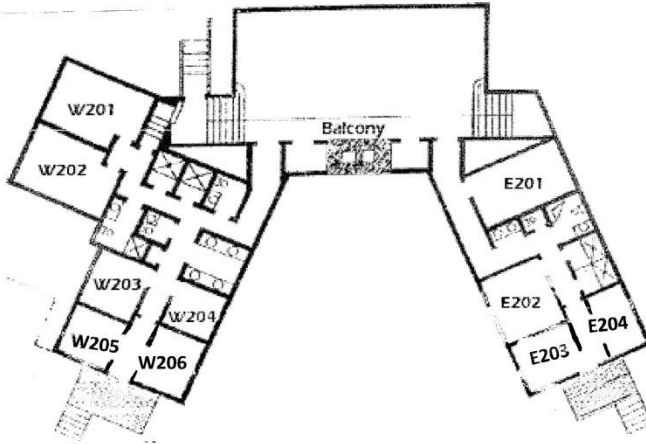

ST. ANDREW'S HOUSE

The Main Lodge sleeps thirty in three sleeping wings.

First Floor

Second Floor

Room Layout

East 1st Floor

E101:

2 twin~occ.2

E102:

2 twin~occ.2

East 2nd Floor

E201:

3 bunks ~occ.6

E202:

1 bunk

1 twin~occ.3

E203:

1 twin~occ.1

E204:

1 bunk~occ.2

West 2nd Floor

W201:

1 bunk

1 twin~occ.3

W202:

2 bunks~occ.4

W203:

1 bunk

1 twin~occ.3

W204:

1 twin~occ.1

W205: