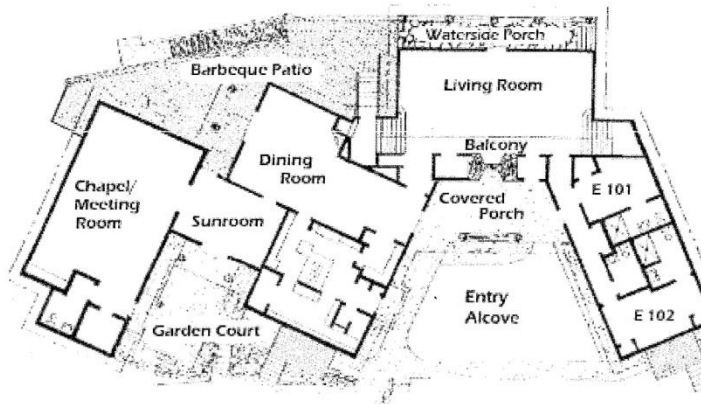

ST. ANDREW'S HOUSE

The Main Lodge sleeps thirty in three sleeping wings.

First Floor

Second Floor

Room Layout

East 1st Floor

E101:

2 twin~occ.2

E102:

2 twin~occ.2

East 2nd Floor

E201:

3 bunks ~occ.6

E202:

1 bunk

1 twin~occ.3

E203:

1 twin~occ.1

E204:

1 bunk~occ.2

West 2nd Floor

W201:

1 bunk

1 twin~occ.3

W202:

2 bunks~occ.4

W203:

1 bunk

1 twin~occ.3

W204:

1 twin~occ.1

W205: